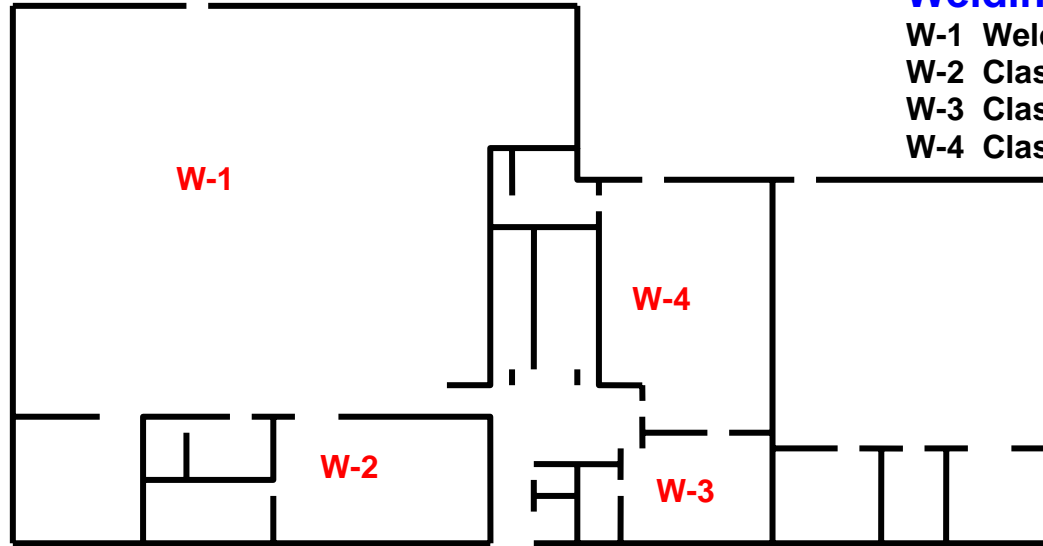

Northeast Technology Center

Kansas Campus (East)
Campus Map

Welding & Industry Building

- W-1 Welding Shop
- W-2 Classroom
- W-3 Classroom
- W-4 Classroom

Administration Building

- A-1 Practical Nursing
- A-2 Health Science Technology
- A-3 Business & Computer Technology